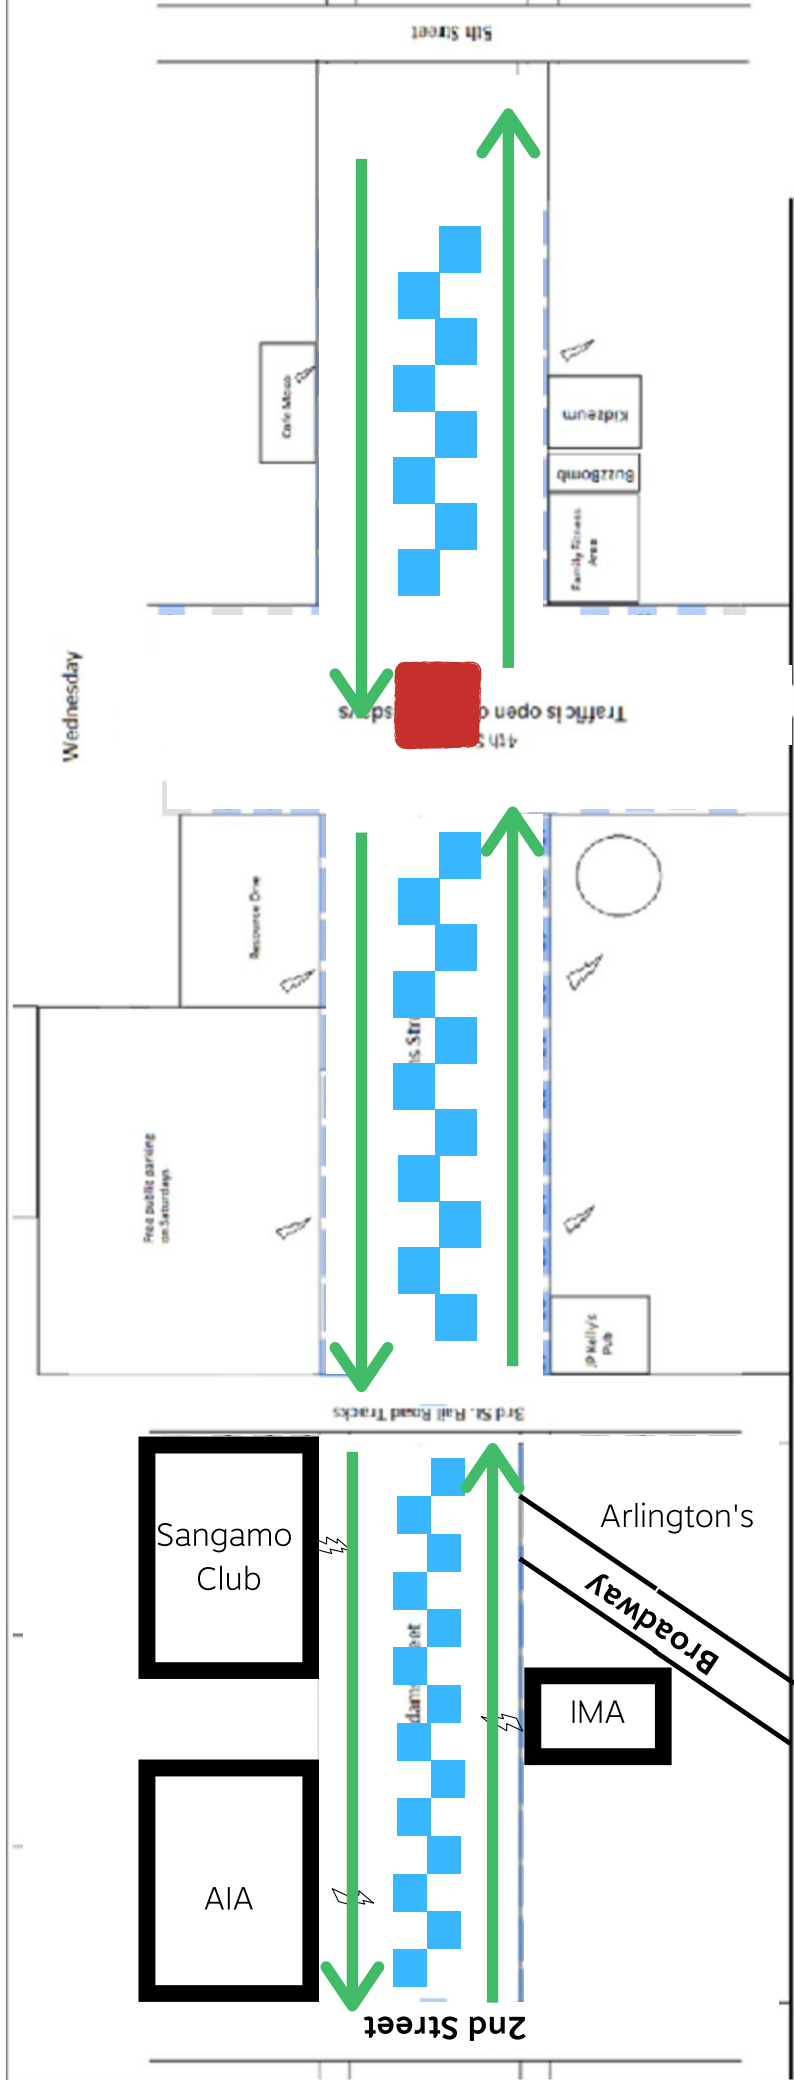

Saturday's Map

-  Vendor 10' x 20'
-  Market Booth
-  Electric Box
-  Traffic Flow

Wednesday's Map

-  Vendor 10'x20'
-  Market Booth
-  Electric Box
-  Traffic Flow

Wednesday

Traffic is open on Wednesdays
4th Street

3rd St. Rail Road Tracks

Free public parking on Saturdays

Resource One

5th Street

Pub

Kidzeum

BuzBomb

Family Fitness Area