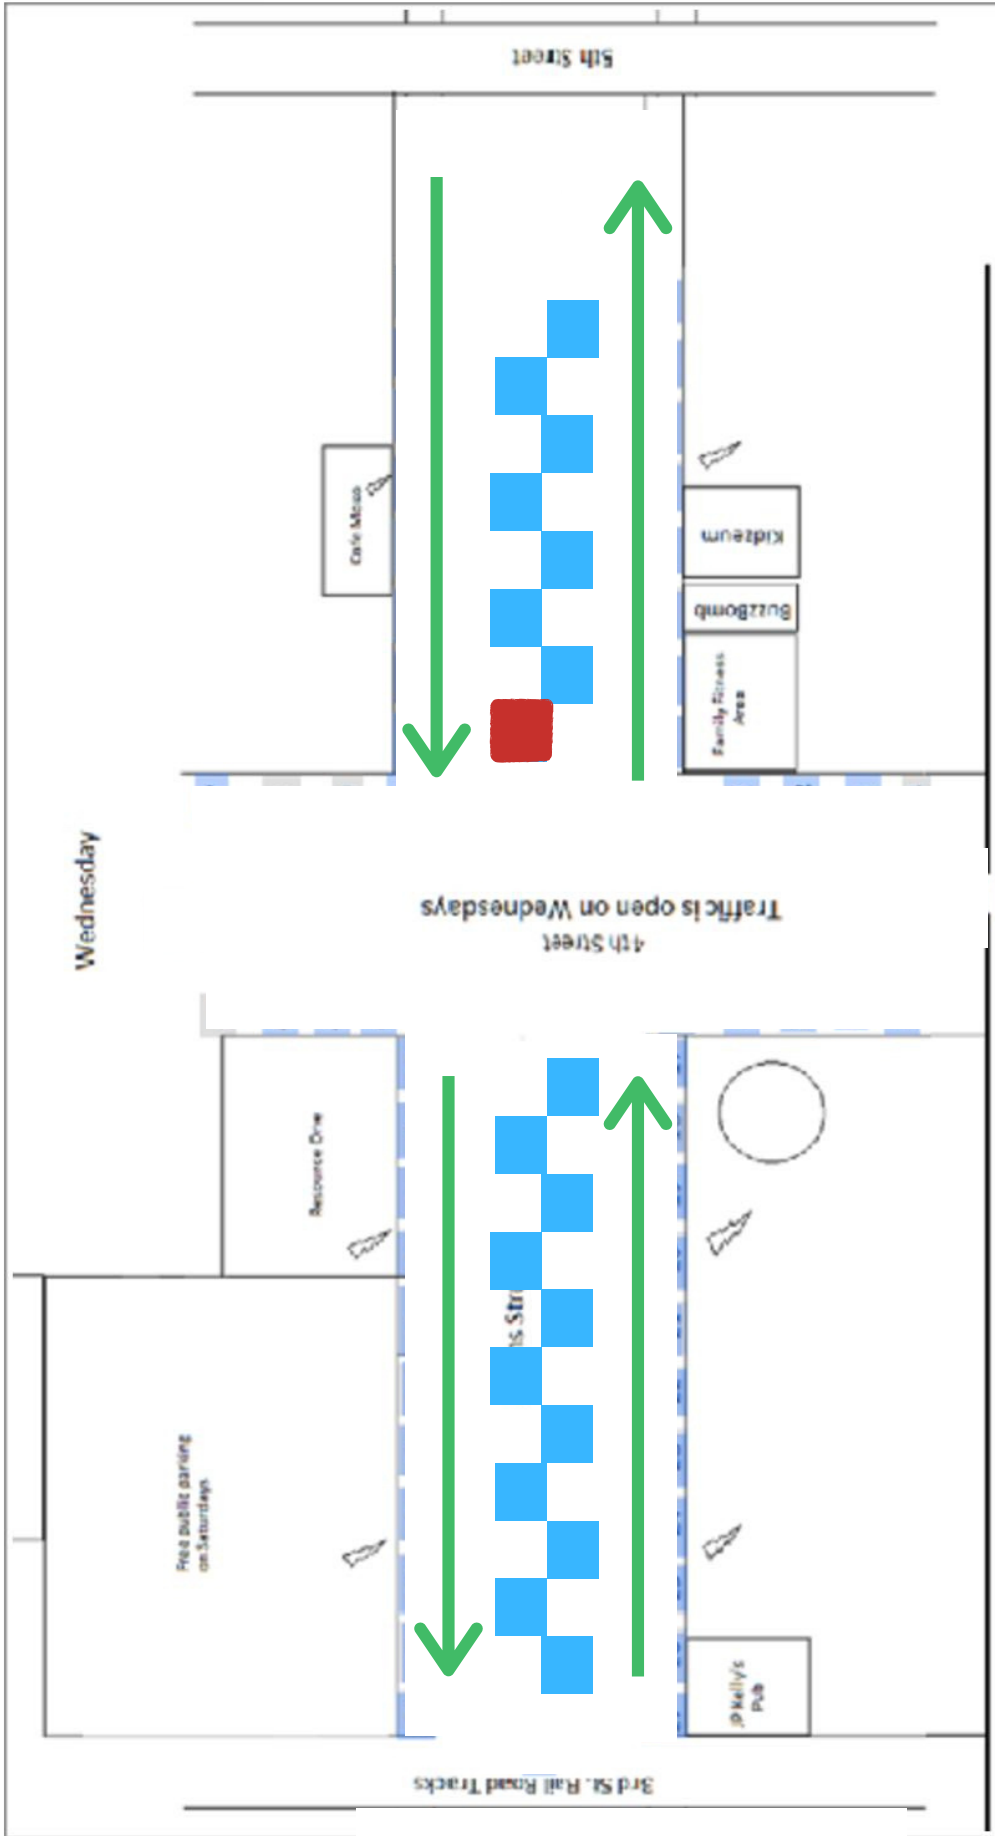

Saturday's Map

-  Vendor 10' x 20'
-  Market Booth
-  Electric Box
-  Traffic Flow

Wednesday's Map

-  Vendor 10'x20'
-  Market Booth
-  Electric Box
-  Traffic Flow

Wednesday

Traffic is open on Wednesdays
4th Street

3rd St. Rail Road Tracks

Free public parking on Saturdays

Resource One

5th Street

Pub

Kidzeum

BuzBomb

Family Fitness Area